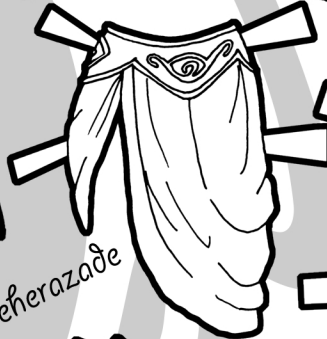

Marisole
Monday
& Friends

En Pointe

Directions:
Cut along dark lines and
between right arm
and stomach
of the paper doll.
Mount on heavy
card.

Swan Lake

Giselle

Don Quixote

Romeo & Juliet

Scheherazade