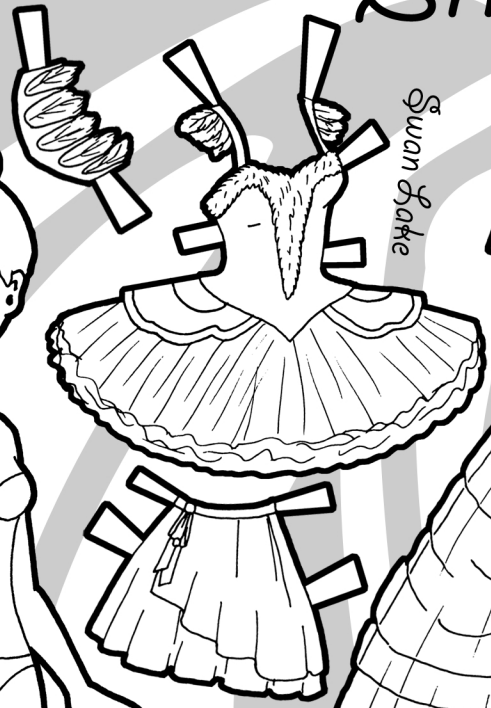

Marisole
Monday
& Friends

En Pointe

Directions:
Cut along dark lines and
between right arm
and stomach
of the paper doll.
Mount on heavy
card.

Swan Lake

Giselle

Don Quixote

Romeo & Juliet

Scheherazade