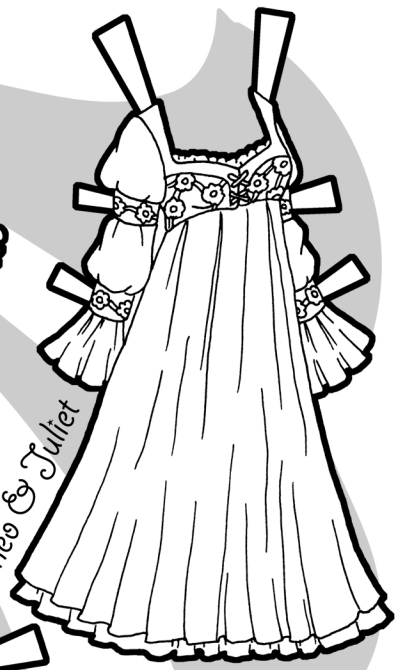

Marisole
Monday
& Friends

En Pointe

Directions:
Cut along dark lines and
between right arm
and stomach
of the paper doll.
Mount on heavy
card.

Swan Lake

Giselle

Don Quixote

Romeo & Juliet

Scheherazade